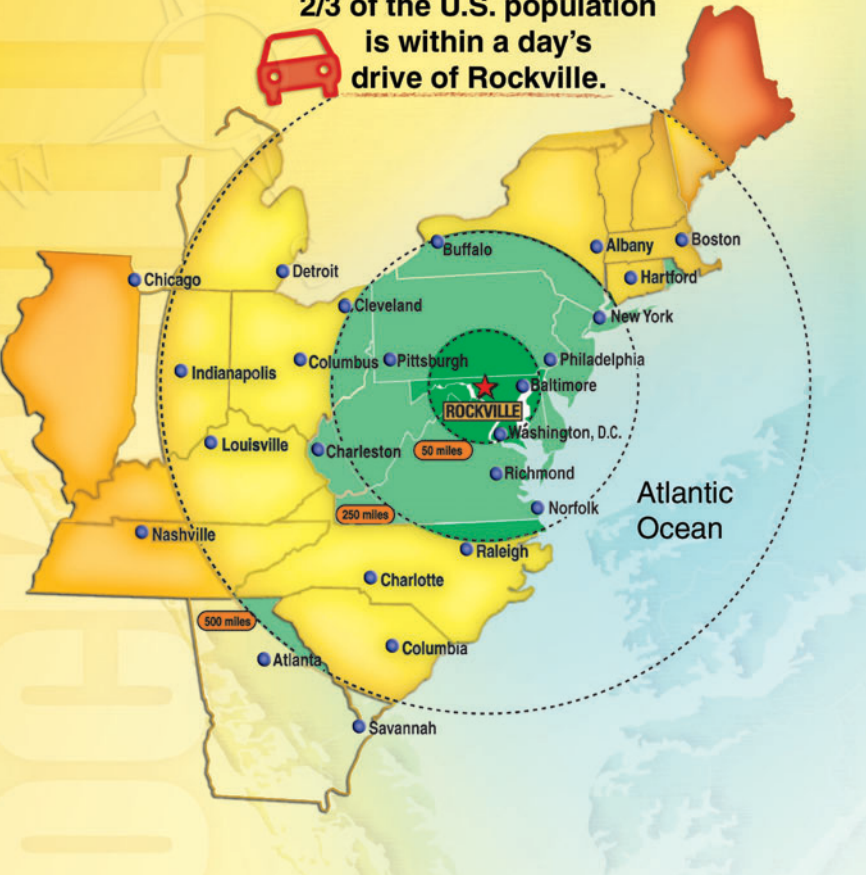

Services of the CVB include:

- Request for Proposal (RFP) Distribution
- Coordinate Site Inspections
- Suggest Itineraries
- Assist with Transportation
- Provide Referrals for Event Support Services
- Dine-Around Coordination
- Marketing and Public Relations Assistance
- Organize Familiarization Tours
- Housing Reservations
- Meeting/Event/Trade Show Services
- Coordinate Entertainment & Speakers
- Event Registration

**Montgomery County, Maryland** is located on the western borders of our **nation's capital**. The county has evolved into a bustling county with pockets of exciting cities, towns, and urban districts. The communities of **Bethesda, Chevy Chase, Silver Spring, Rockville, Gaithersburg,** and **Germantown** are all located within the boundaries of Montgomery County.

From the County's Seat, the City of Rockville, visitors are equidistant from three airports: **Baltimore/Washington International Thurgood Marshall Airport, Ronald Reagan Washington National** and **Dulles International**. All are within a 45-minute drive. The **Metro** (the region's subway system) has 13 Red Line Stations in Montgomery County all leading into Washington, D.C. and surrounding regional destinations.

MONTGOMERY COUNTY, MARYLAND  
THE UPSIDE OF DOWNTOWN

Indulge!