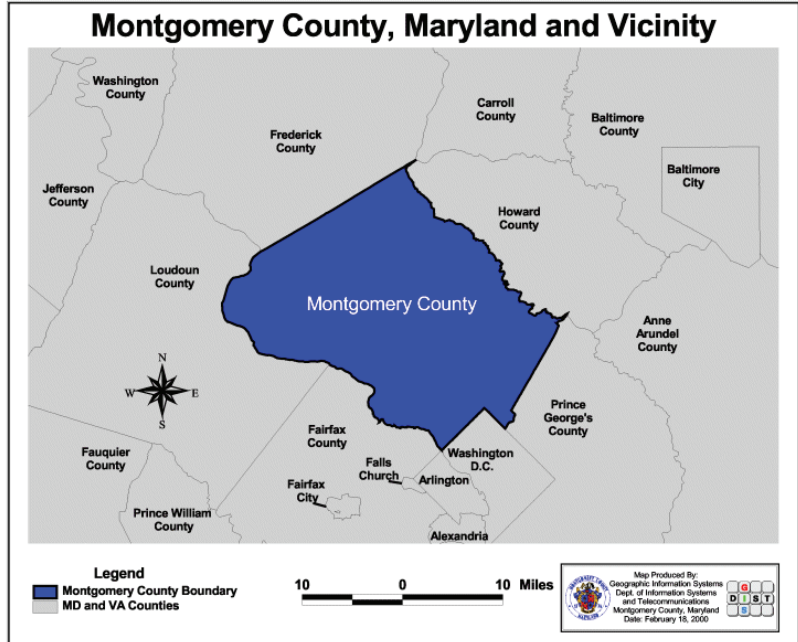

**Montgomery County, Maryland** is located on the western borders of our **nation's capital**. The county has evolved into a bustling county with pockets of exciting cities, towns, and urban districts. The communities of **Bethesda, Chevy Chase, Silver Spring, Rockville, Gaithersburg,** and **Germantown** are all located within the boundaries of Montgomery County.

From the County's Seat, the City of Rockville, visitors are equidistant from three airports: **Baltimore/Washington International Thurgood Marshall Airport, Ronald Reagan Washington National** and **Dulles International**. All are within a 45-minute drive. The **Metro** (the region's subway system) has 13 Red Line Stations in Montgomery County all leading into Washington, D.C. and surrounding regional destinations.

MONTGOMERY COUNTY, MARYLAND  
THE UPSIDE OF DOWNTOWN

Indulge!